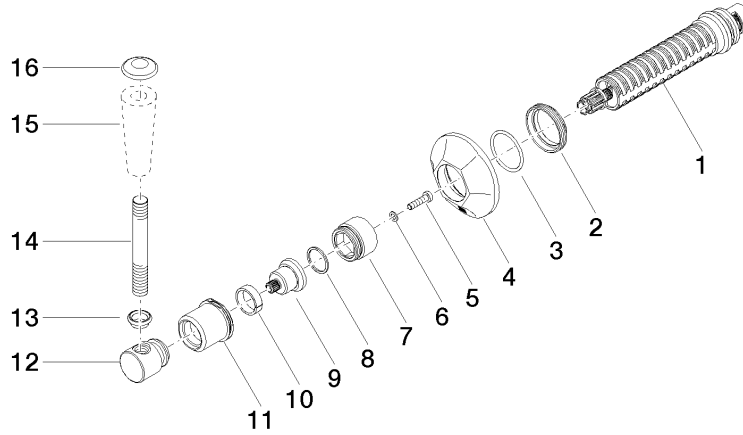

ST 060 401 0371

- rosette Ø 60 mm
- head part with cut-to-length spindle and sleeve

Individual components of this set

You need the following components for this set

1x 11 170 370-99

1x 36 608 371-99

MADISON Wall valve clockwise closing 3/4" - Brushed Dark Platinum

MADISON

ST 060 401 0371

MADISON Wall valve clockwise closing 3/4" - Brushed Dark Platinum

MADISON

ST 060 401 0371

Certificates

IAPMO_4976 (2). WRAS_2010066.

ST 060 401 0371

Spare parts list

No.	Item Number	Name	Quantity used	Delivery time
1	90 90 03 127 00 90	top	1	2
2	09 23 10 125-00	nut	1	10
3	90 14 10 063 00 90	seal	1	2
4	09 27 37 102-99	rosette	1	30
5	09 30 30 069 90	screw	1	2
6	09 30 11 194 90	disc	1	2
7	09 18 30 007-99	sleeve	1	60
8	90 28 10 030 00 90	ring	1	2
9	09 12 12 064-99	base	1	-
Spare part can no longer be ordered, please order the replacement item				
10	90 14 15 021 00 90	ring	1	2
11	09 21 02 161-99	cover	1	30
12	09 20 37 101-99	handle	1	30
13	09 20 37 001-99	handle	1	30
14	09 28 22 013 90	pipe	1	2
15	11 170 370-99	MADISON Lever insert - Brushed Dark Platinum	1	30
16	09 30 30 062-99	screw	1	30