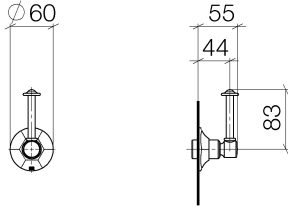

ST 060 401 0371

- rosette Ø 60 mm
- head part with cut-to-length spindle and sleeve

Individual components of this set

You need the following components for this set

1x 11 170 370-99

1x 36 608 371-99

MADISON Wall valve clockwise closing 3/4" - Brushed Dark Platinum

MADISON

ST 060 401 0371

MADISON Wall valve clockwise closing 3/4" - Brushed Dark Platinum

MADISON

ST 060 401 0371

Certificates

IAPMO_4976 (2). WRAS_2010066.

ST 060 401 0371

Spare parts list

No.	Item Number	Name	Quantity used	Delivery time
1	90 90 03 127 00 90	top	1	2
2	09 23 10 125-00	nut	1	10
3	90 14 10 063 00 90	seal	1	2
4	09 27 37 102-99	rosette	1	30
5	09 30 30 069 90	screw	1	2
6	09 30 11 194 90	disc	1	2
7	09 18 30 007-99	sleeve	1	60
8	90 28 10 030 00 90	ring	1	2
9	09 12 12 064-99	base	1	-
Spare part can no longer be ordered, please order the replacement item				
10	90 14 15 021 00 90	ring	1	2
11	09 21 02 161-99	cover	1	30
12	09 20 37 101-99	handle	1	30
13	09 20 37 001-99	handle	1	30
14	09 28 22 013 90	pipe	1	2
15	11 170 370-99	MADISON Lever insert - Brushed Dark Platinum	1	30
16	09 30 30 062-99	screw	1	30